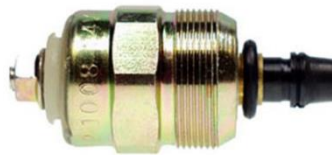

7185-900T 12V TWO TERM

7185-900W 12V SINGLE TERM

0330 001 041 12V

0330 001 047 24V

Flag No.: 82 1669
Reference: 9108-147C

Flag No.: 82 1664
Reference: 9108-153A

Flag No.: 82 1668
Reference: 9108-154B
12V